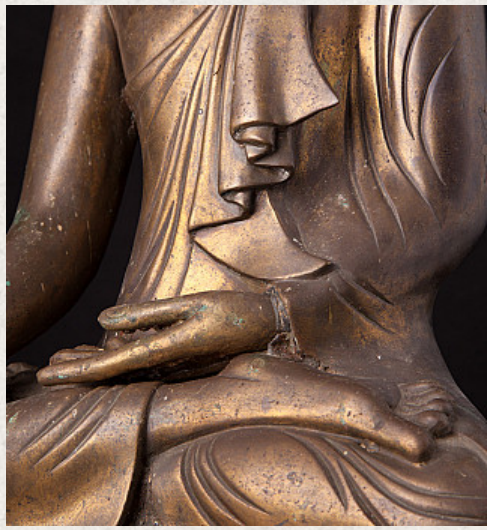

See on
website