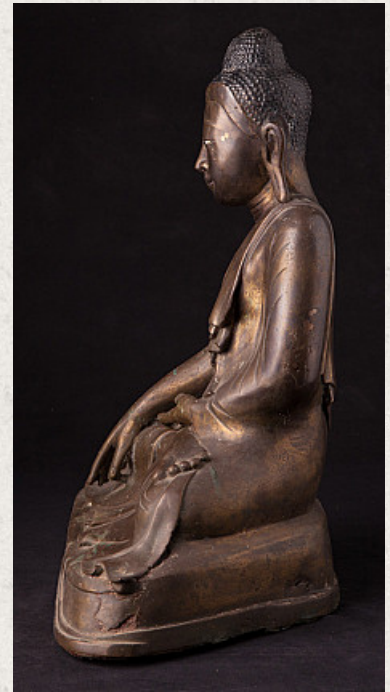

Antique bronze Buddha

- Material : bronze
- 38 cm high
- Mandalay style
- Bhumisparsha mudra
- 19th century, Mandalay period
- Originating from Burma
- Nr: 2793

Asian art

Rielerweg 71-73

7416 ZB Deventer

The Netherlands

www.burmese-art.com

info@burmese-art.com

+31-6-22192241