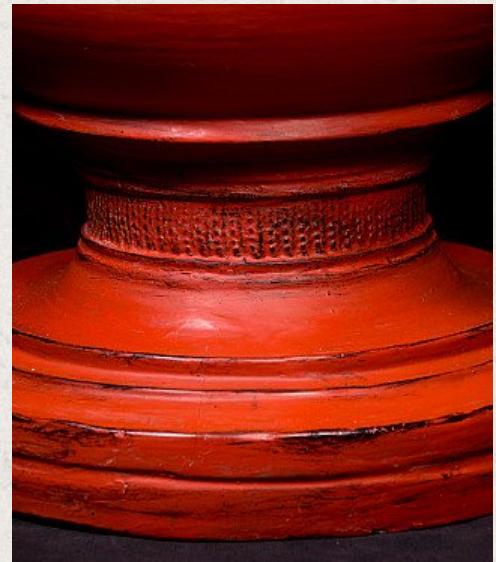

Antique Burmese offering vessel

- Material : wood
- 65 cm high
- 32 cm diameter
- Shan (Tai Yai) style
- 19th century
- Originating from Burma
- Nr: 2789-5

Asian art

Rielerweg 71-73

7416 ZB Deventer

The Netherlands

www.burmese-art.com

info@burmese-art.com

+31-6-22192241