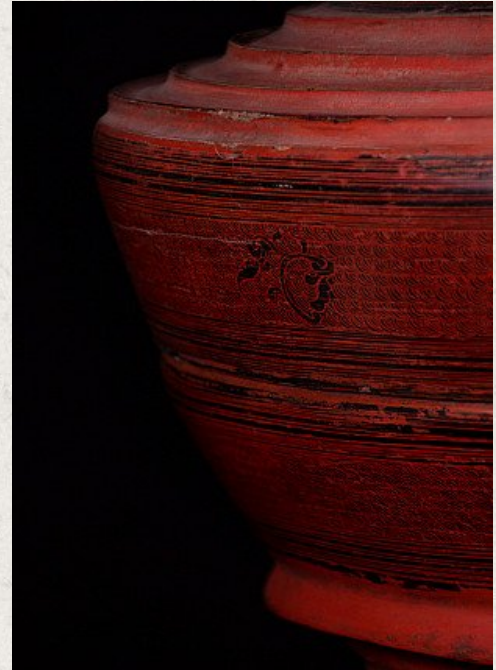

Antique Burmese offering vessel

- Material : lacquerware
- 66 cm high
- 34 cm diameter
- Shan (Tai Yai) style
- 19th century
- Originating from Burma
- Nr: 2789-4

Asian art

Rielerweg 71-73

7416 ZB Deventer

The Netherlands

www.burmese-art.com

info@burmese-art.com

+31-6-22192241