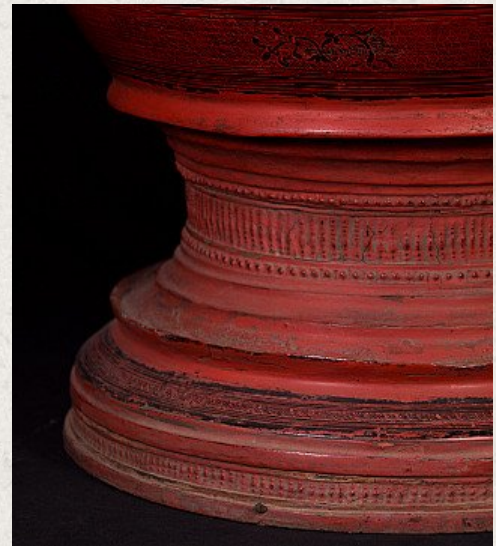

Antique Burmese offering vessel

- Material : lacquerware
- 66 cm high
- 34 cm diameter
- Shan (Tai Yai) style
- 19th century
- Originating from Burma
- Nr: 2789-4

Asian art

Rielerweg 71-73

7416 ZB Deventer

The Netherlands

www.burmese-art.com

info@burmese-art.com

+31-6-22192241