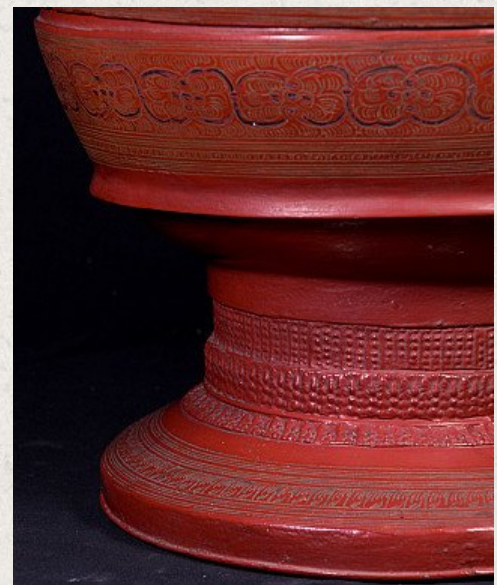

Antique Burmese offering vessel

- Material : lacquerware
- 54 cm high
- 31 cm diameter
- Shan (Tai Yai) style
- 19th century
- Originating from Burma
- Nr: 2789-3

Asian art

Rielerweg 71-73

7416 ZB Deventer

The Netherlands

www.burmese-art.com

info@burmese-art.com

+31-6-22192241