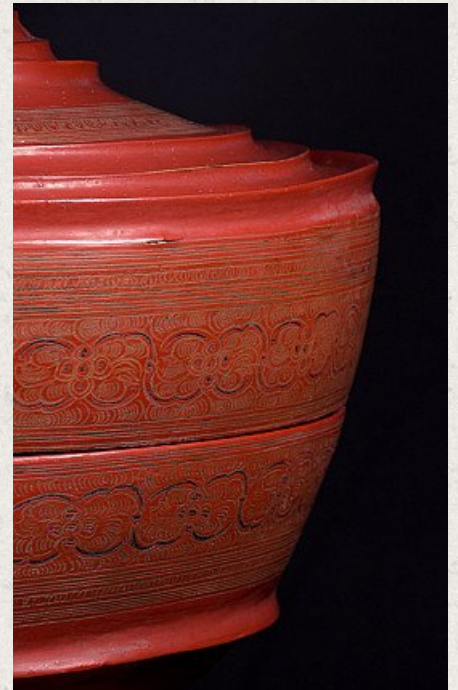

Antique Burmese offering vessel

- Material : lacquerware
- 54 cm high
- 31 cm diameter
- Shan (Tai Yai) style
- 19th century
- Originating from Burma
- Nr: 2789-3

Asian art

Rielerweg 71-73

7416 ZB Deventer

The Netherlands

www.burmese-art.com

info@burmese-art.com

+31-6-22192241