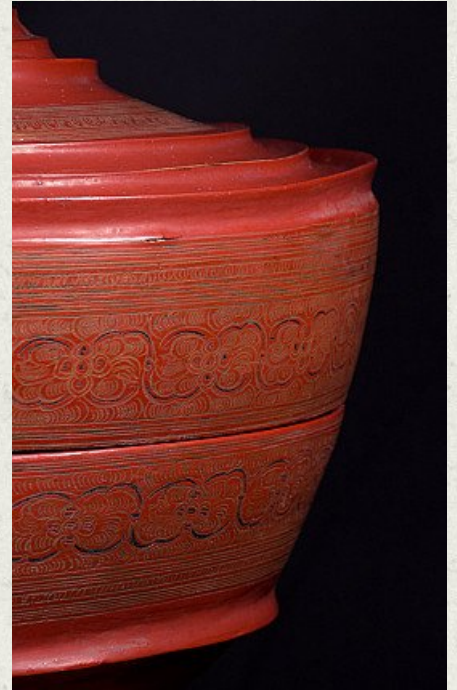

Antique Burmese offering vessel

- Material : lacquerware
- 54 cm high
- 31 cm diameter
- Shan (Tai Yai) style
- 19th century
- Originating from Burma
- Nr: 2789-3

Asian art

Rielerweg 71-73

7416 ZB Deventer

The Netherlands

www.burmese-art.com

info@burmese-art.com

+31-6-22192241