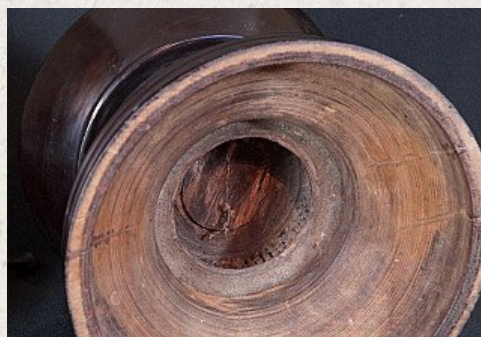

Antique Burmese offering vessel

- Material : wood
- 70 cm high
- 30,5 cm diameter
- Shan (Tai Yai) style
- Late 19th / early 20th century
- Originating from Burma
- Nr: 2789-11

Asian art

Rielerweg 71-73

7416 ZB Deventer

The Netherlands

www.burmese-art.com

info@burmese-art.com

+31-6-22192241