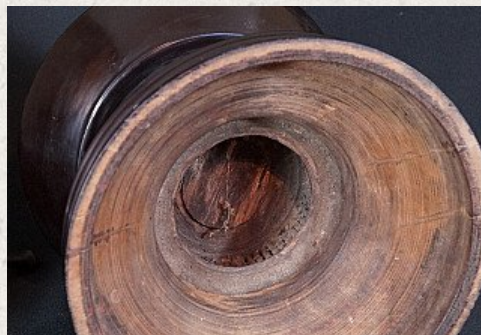

Antique Burmese offering vessel

- Material : wood
- 70 cm high
- 30,5 cm diameter
- Shan (Tai Yai) style
- Late 19th / early 20th century
- Originating from Burma
- Nr: 2789-11

Asian art

Rielerweg 71-73

7416 ZB Deventer

The Netherlands

www.burmese-art.com

info@burmese-art.com

+31-6-22192241