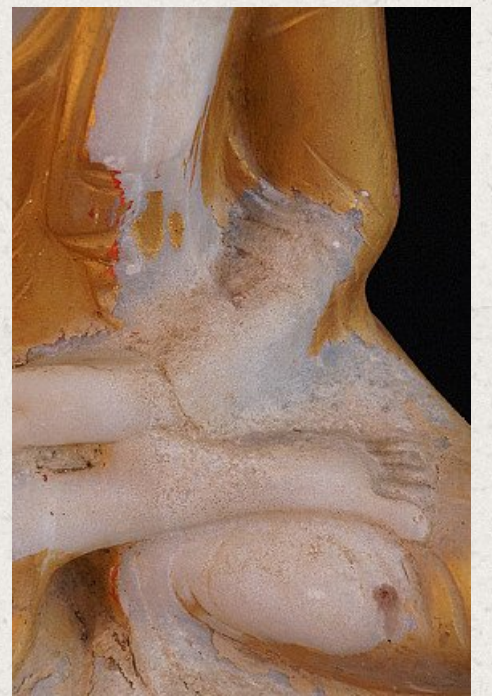

[See on website](#)