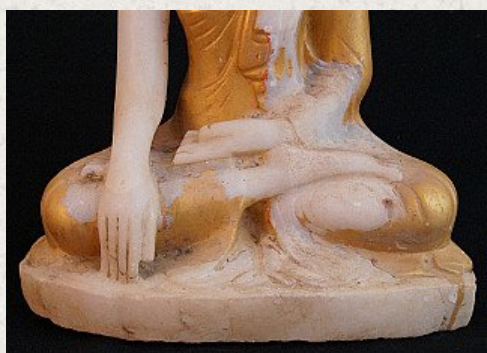

[See on website](#)