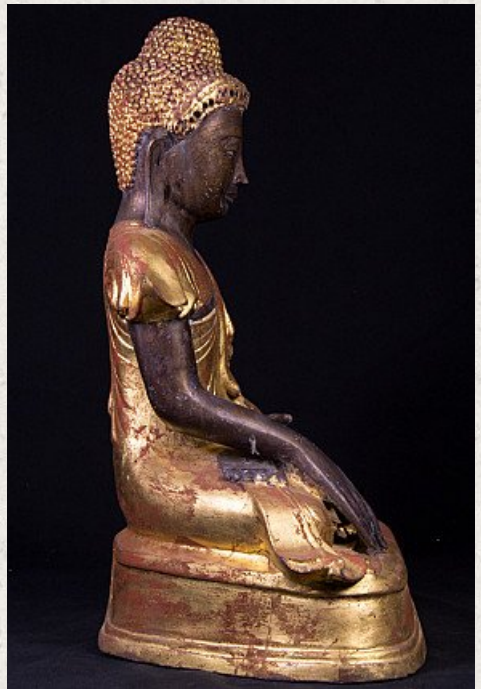

Old bronze Mandalay Buddha statue

- Material : bronze
- 44 cm high
- 32 cm wide and 22 cm deep
- Gilded with 24 krt. gold
- Mandalay style
- Bhumisparsha mudra
- Middle 20th century
- Originating from Burma
- Nr: 2781-3

Asian art

Rielerweg 71-73

7416 ZB Deventer

The Netherlands

www.burmese-art.com

info@burmese-art.com

+31-6-22192241