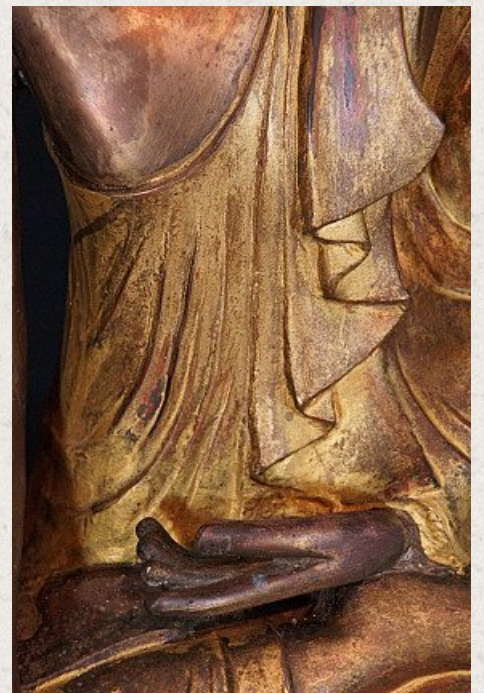

[See on website](#)