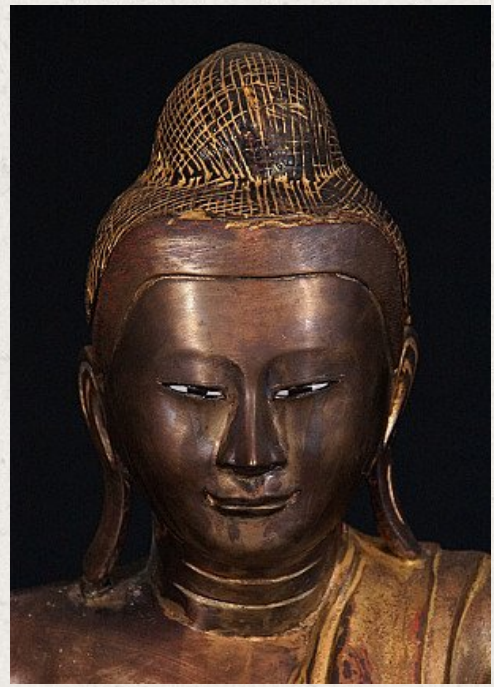

See on website