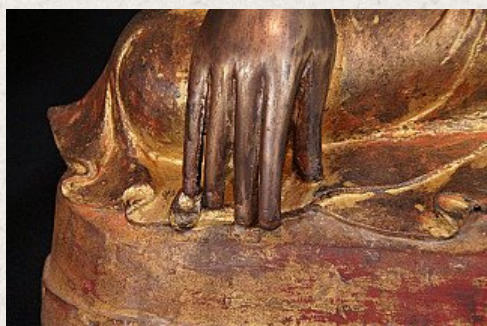

[See on website](#)