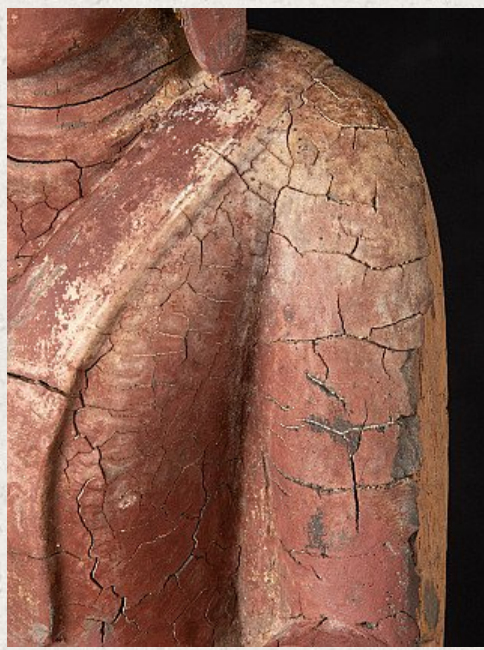

See on
website