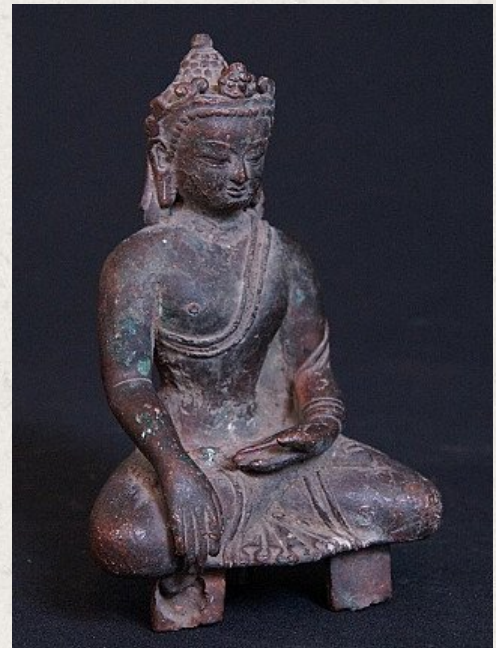

14-15th century Nepali crowned Buddha

- Material : bronze
- 16 cm high
- 10,5
- Solid casted bronze
- Bhumisparsha mudra
- 14-15th century
- Very special !!
- Originating from Nepal
- Nr: 2754

Asian art

Rielerweg 71-73

7416 ZB Deventer

The Netherlands

www.burmese-art.com

info@burmese-art.com

+31-6-22192241