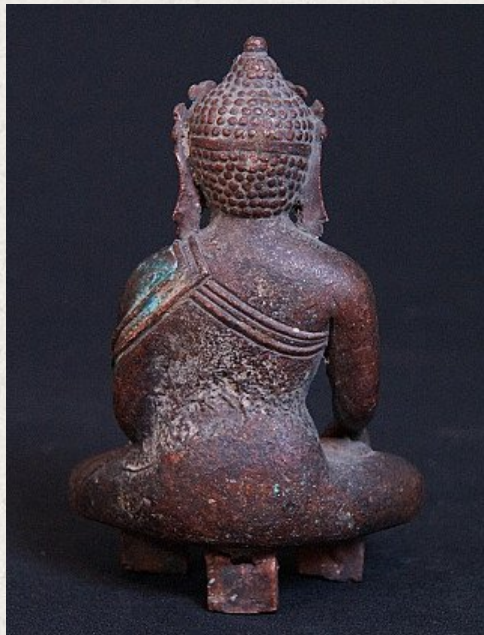

14-15th century Nepali crowned Buddha

- Material : bronze
- 16 cm high
- 10,5
- Solid casted bronze
- Bhumisparsha mudra
- 14-15th century
- Very special !!
- Originating from Nepal
- Nr: 2754

Asian art

Rielerweg 71-73

7416 ZB Deventer

The Netherlands

www.burmese-art.com

info@burmese-art.com

+31-6-22192241