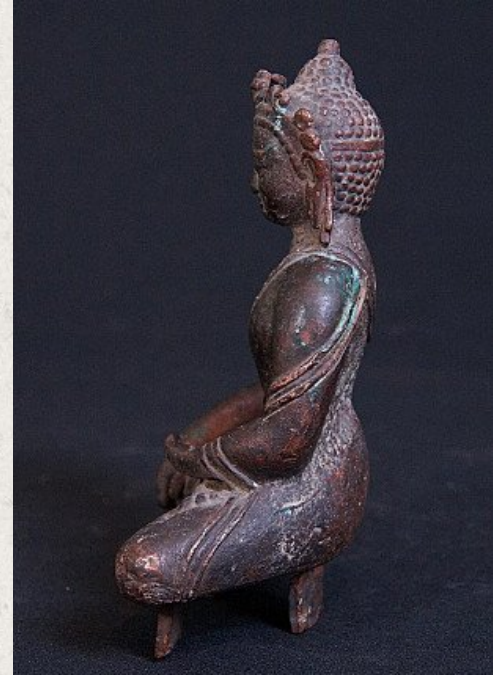

14-15th century Nepali crowned Buddha

- Material : bronze
- 16 cm high
- 10,5
- Solid casted bronze
- Bhumisparsha mudra
- 14-15th century
- Very special !!
- Originating from Nepal
- Nr: 2754

Asian art

Rielerweg 71-73

7416 ZB Deventer

The Netherlands

www.burmese-art.com

info@burmese-art.com

+31-6-22192241