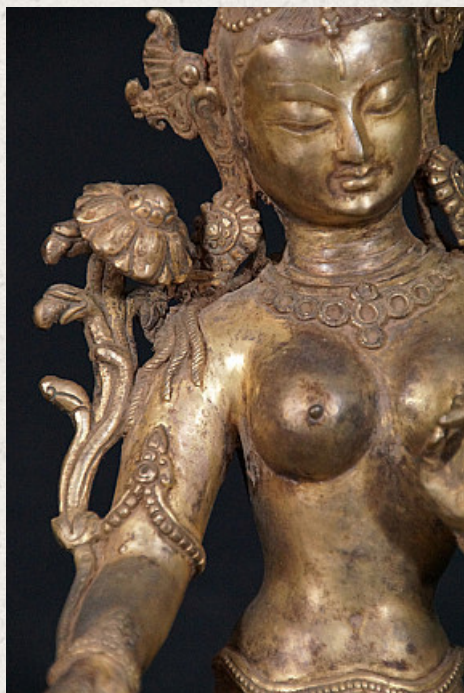

See on
website