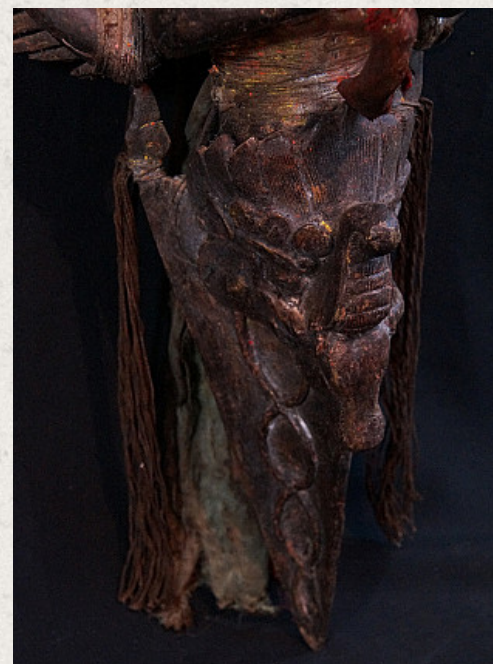

Antique Nepali Purpha statue

- Material : bronze
- 58 cm high
- 45 cm wide
- 19th century - possible older
- Originating from Nepal
- Nr: 2750

Asian art

Rielerweg 71-73

7416 ZB Deventer

The Netherlands

www.burmese-art.com

info@burmese-art.com

+31-6-22192241