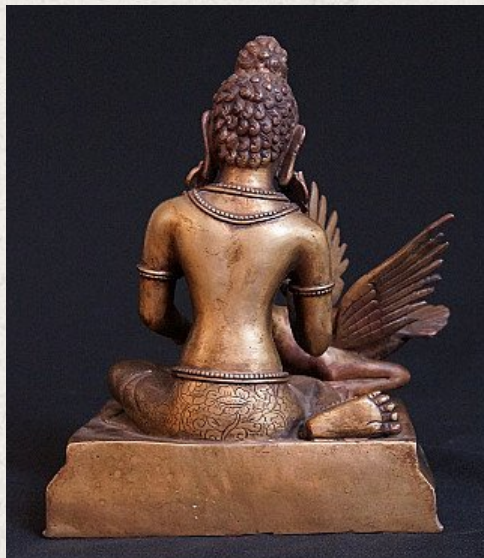

Old bronze Siddhartha statue

- Material : bronze
- 25 cm high
- 20 cm wide
- 17,5 cm tief
- Late 20th century
- Originating from Nepal
- Nr: 2747

Asian art

Rielerweg 71-73

7416 ZB Deventer

The Netherlands

www.burmese-art.com

info@burmese-art.com

+31-6-22192241