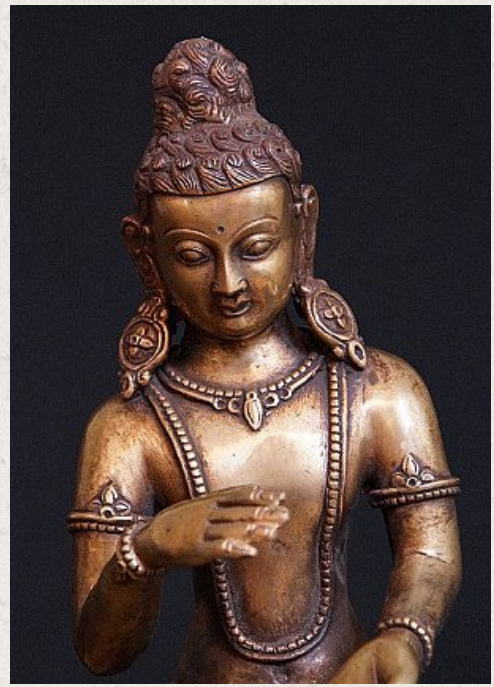

[See on website](#)