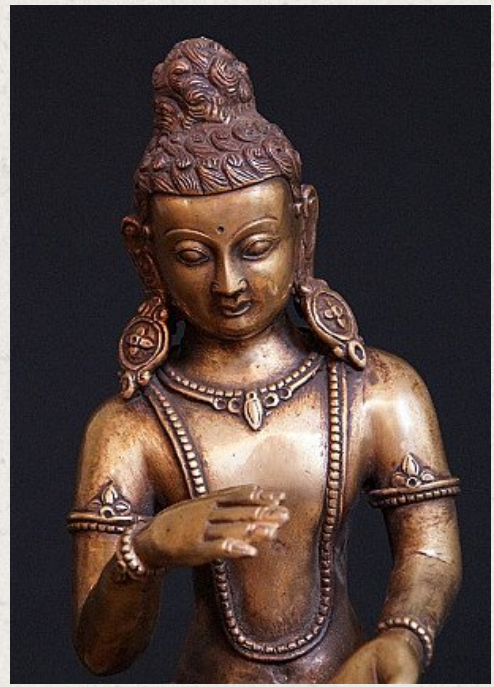

See on
website