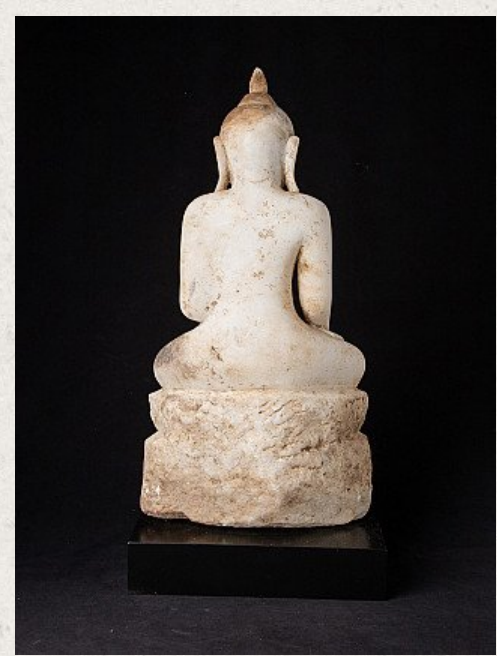

[See on website](#)