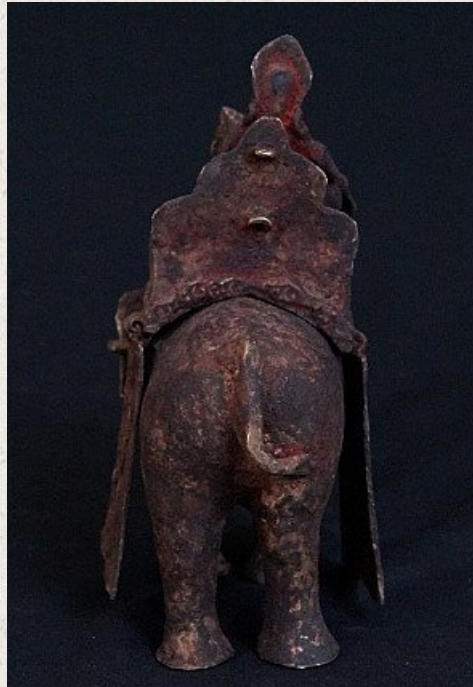

Antique Indra statue

- Material : bronze
- 20,5 cm high
- 20 cm long
- 18-19th century
- Riding on celestial elephant 'Vahana Airavata'
- Originating from Nepal
- Nr: 2741-16

Asian art

Rielerweg 71-73

7416 ZB Deventer

The Netherlands

www.burmese-art.com

info@burmese-art.com

+31-6-22192241