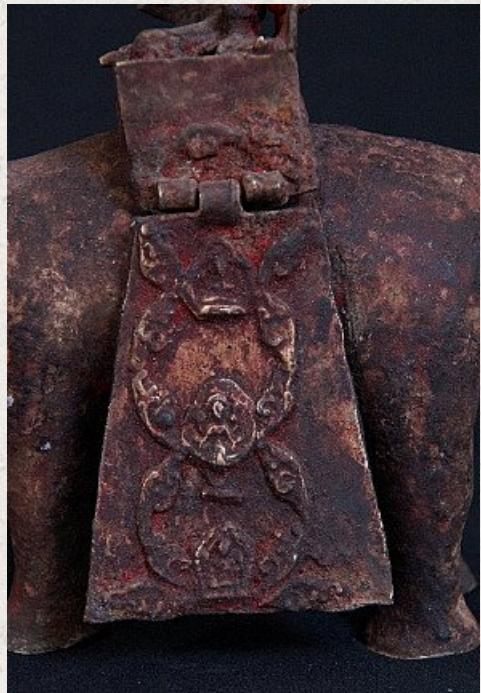

See on
website