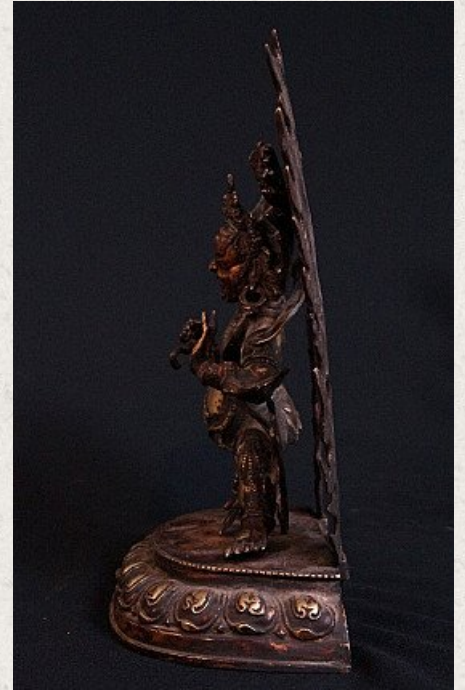

Antique Tibetan Vajrapani

- Material : bronze
- 32,5 cm high
- The base is 23 x 13,5 cm
- 3 parts
- 18-19th century
- Originating from Tibet
- Nr: 2740-4

Asian art

Rielerweg 71-73

7416 ZB Deventer

The Netherlands

www.burmese-art.com

info@burmese-art.com

+31-6-22192241