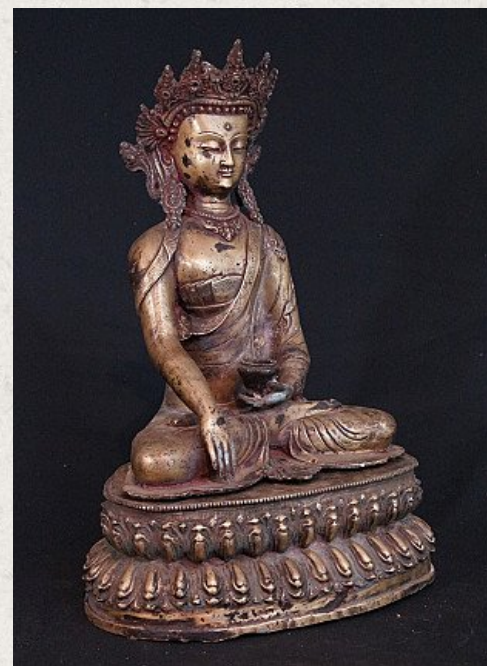

Antique Nepali Buddha statue

- Material : bronze
- 44,5 cm high
- 30 cm wide
- 2 parts
- Bhumisparsha mudra
- 19th century
- Very difficult to find in this size !
- Originating from Nepal
- Nr: 2740-14

Asian art

Rielerweg 71-73

7416 ZB Deventer

The Netherlands

www.burmese-art.com

info@burmese-art.com

+31-6-22192241