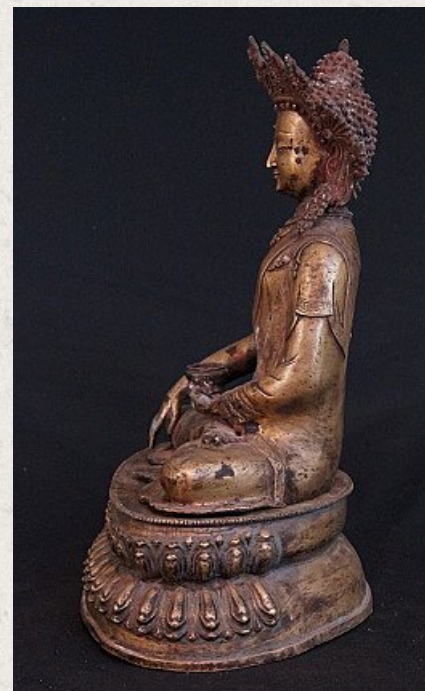

Antique Nepali Buddha statue

- Material : bronze
- 44,5 cm high
- 30 cm wide
- 2 parts
- Bhumisparsha mudra
- 19th century
- Very difficult to find in this size !
- Originating from Nepal
- Nr: 2740-14

Asian art

Rielerweg 71-73

7416 ZB Deventer

The Netherlands

www.burmese-art.com

info@burmese-art.com

+31-6-22192241