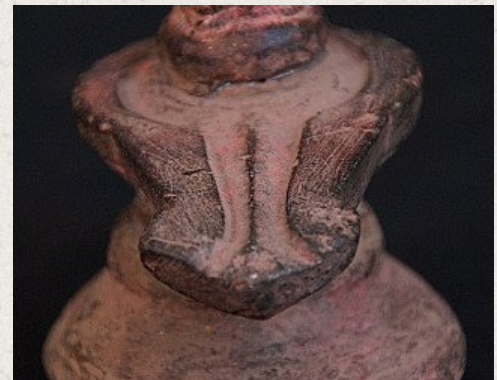

Antique Nepali Shiva Lingam

- Material: Stone
- 11 cm high
- 18th century, probably older
- Originating from Nepal
- Nr: 2740-10

Asian art

Rielerweg 71-73

7416 ZB Deventer

The Netherlands

www.burmese-art.com

info@burmese-art.com

+31-6-22192241