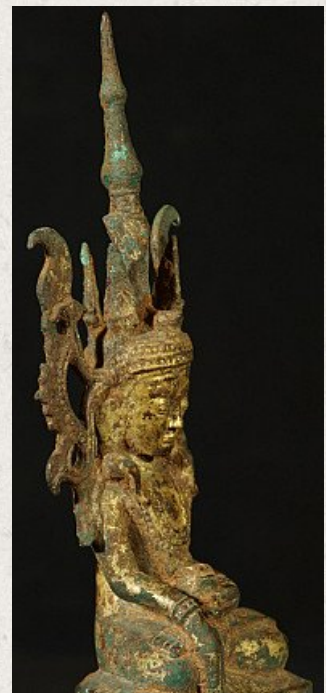

15-16th century bronze Ava Buddha statue

- Material : bronze
- 26,5 cm high
- 12 cm wide and 7,5 cm deep
- Gilded with 24 krt. gold
- Ava style
- Bhumisparsha mudra
- 15-16th century
- Very special !
- Originating from Burma
- Nr: 2733-3

Asian art

Rielerweg 71-73

7416 ZB Deventer

The Netherlands

www.burmese-art.com

info@burmese-art.com

+31-6-22192241