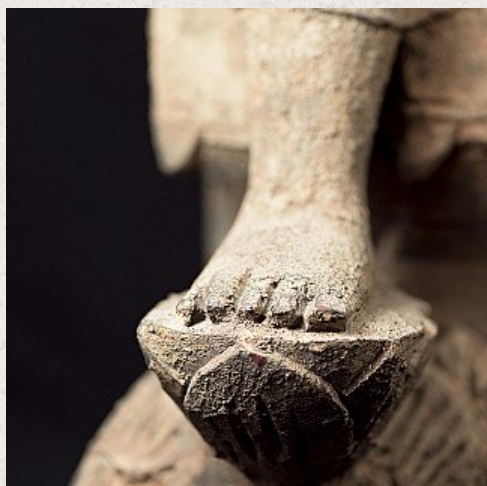

See on
website