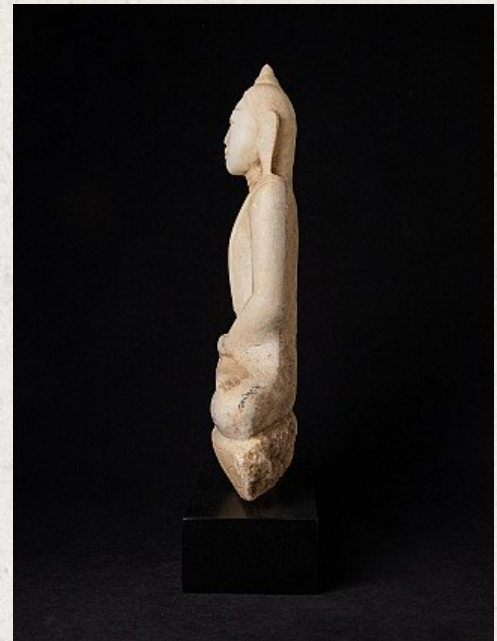

Antique marble Buddha statue

- Material : marble
- 45,5 cm high
- The base is 6 cm high
- 24,2 cm wide and 11 cm deep
- Amarapura style
- Bhumisparsha mudra
- 18th century
- Originating from Burma
- Nr: 2721-2
- Price : 975 euro

Asian art

Rielerweg 71-73

7416 ZB Deventer

The Netherlands

www.burmese-art.com

info@burmese-art.com

+31-6-22192241