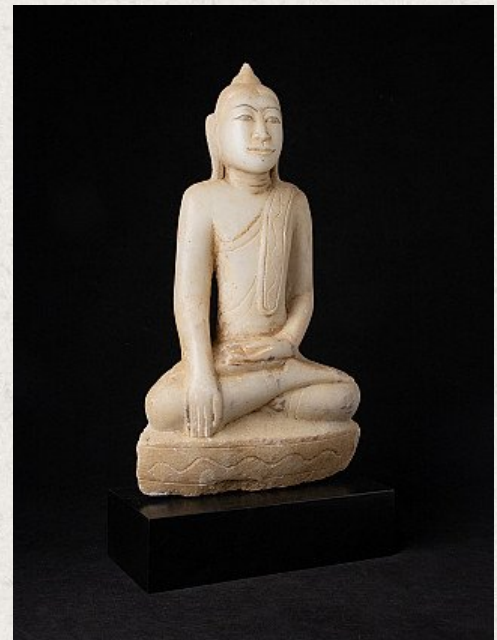

Antique marble Buddha statue

- Material : marble
- 45,5 cm high
- The base is 6 cm high
- 24,2 cm wide and 11 cm deep
- Amarapura style
- Bhumisparsha mudra
- 18th century
- Originating from Burma
- Nr: 2721-2
- Price : 975 euro

Asian art

Rielerweg 71-73

7416 ZB Deventer

The Netherlands

www.burmese-art.com

info@burmese-art.com

+31-6-22192241