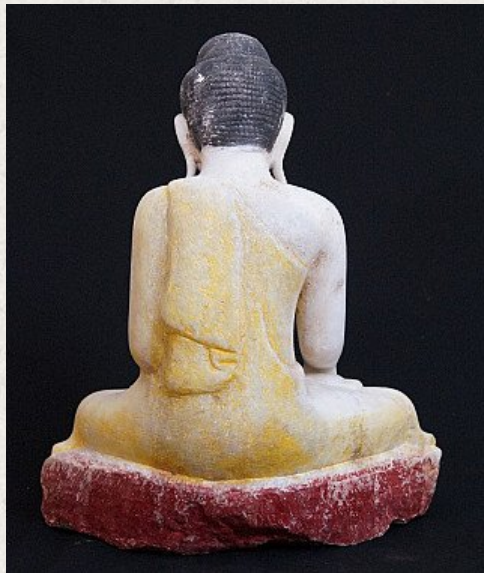

Antique Mandalay Buddha

- Material : marble
- 50,5 cm high
- 42,5 cm wide
- Mandalay style
- Bhumisparsha mudra
- 19th century
- With Burmese inscriptions
- Originating from Burma
- Nr: 2710-2

Asian art

Rielerweg 71-73

7416 ZB Deventer

The Netherlands

www.burmese-art.com

info@burmese-art.com

+31-6-22192241