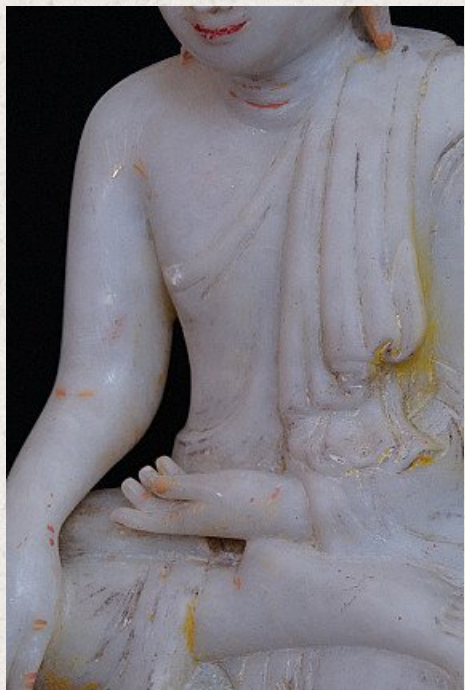

See on website