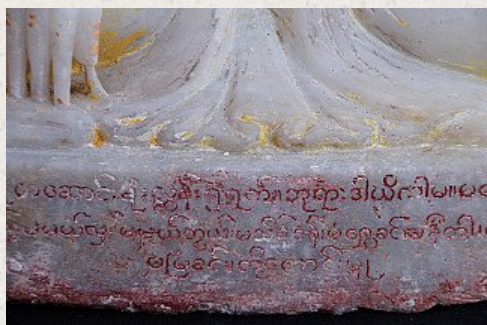

See on website