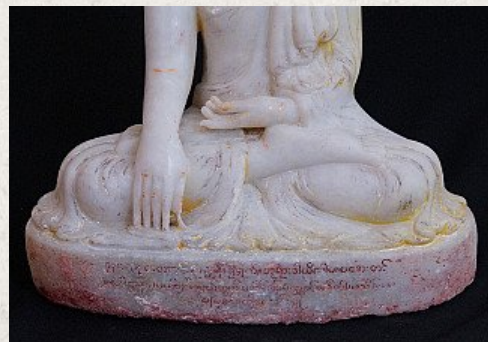

See on website