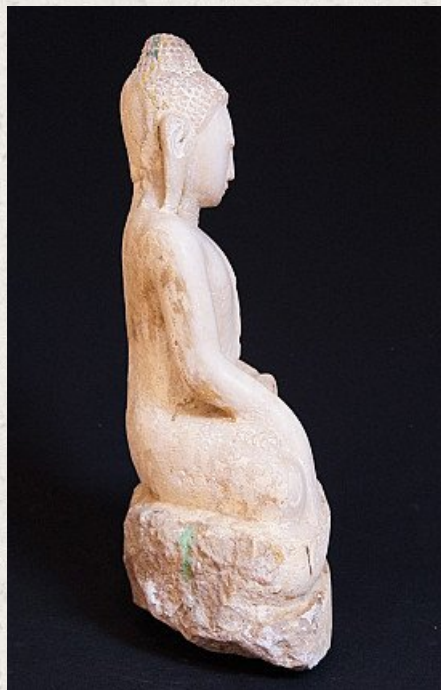

Antique marble Buddha

- Material : marble
- 52 cm high
- 29 cm wide
- Mandalay style
- Bhumisparsha mudra
- 19th century
- Originating from Burma
- Nr: 2710-1

Asian art

Rielerweg 71-73

7416 ZB Deventer

The Netherlands

www.burmese-art.com

info@burmese-art.com

+31-6-22192241