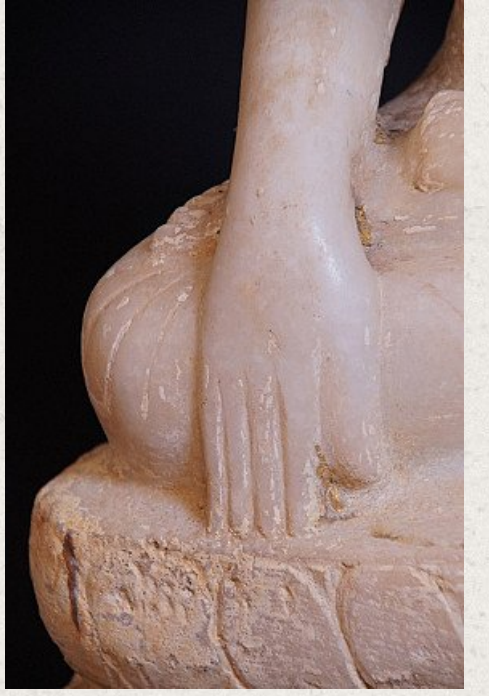

[See on website](#)