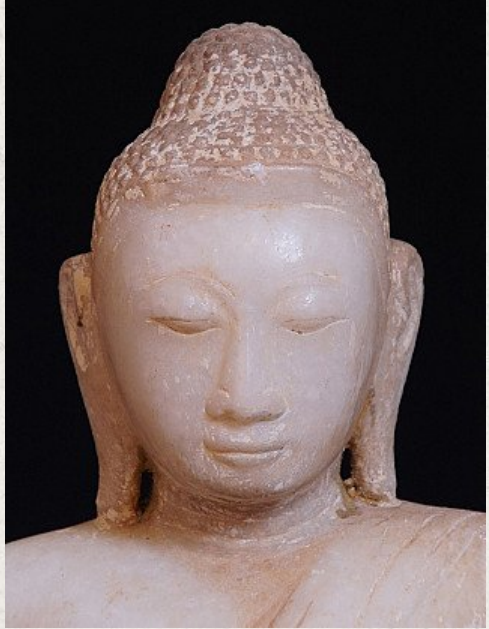

[See on website](#)