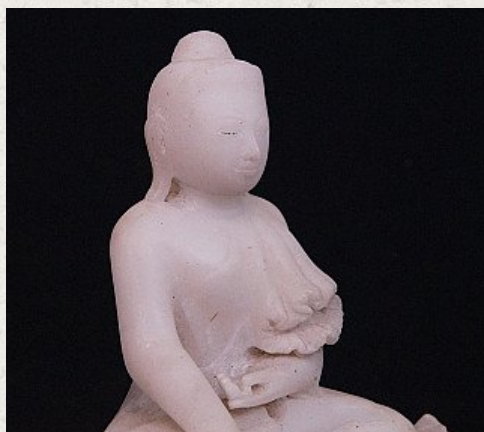

Antique Mandalay Buddha

- Material : marble
- 20 cm high
- 19,5 cm wide
- Mandalay style
- Bhumisparsha mudra
- Early 20th century
- Originating from Burma
- Nr: 2704-5

Asian art

Rielerweg 71-73

7416 ZB Deventer

The Netherlands

www.burmese-art.com

info@burmese-art.com

+31-6-22192241