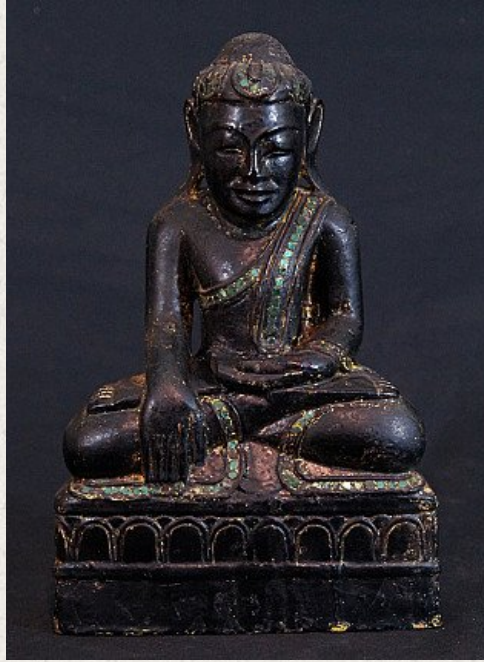

Antique Burmese Buddha

- Material : wood
- 27 cm high
- 17 cm wide
- Traces of 24 krt. gold can be found
- Shan (Tai Yai) style
- Bhumisparsha mudra
- 19th century
- Originating from Burma
- Nr: 2704-4

Asian art

Rielerweg 71-73

7416 ZB Deventer

The Netherlands

www.burmese-art.com

info@burmese-art.com

+31-6-22192241