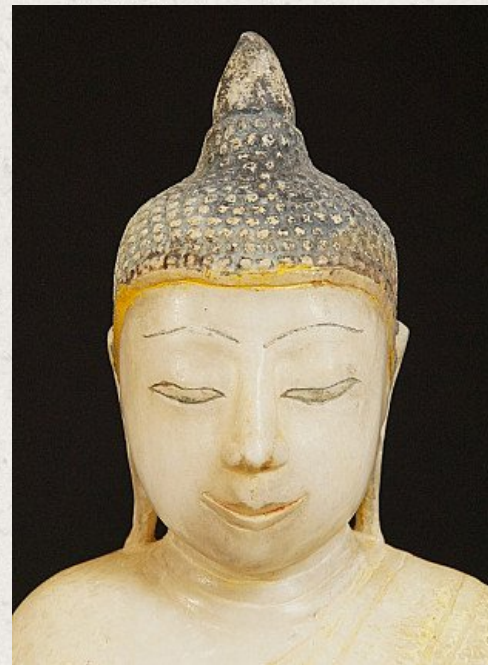

[See on website](#)