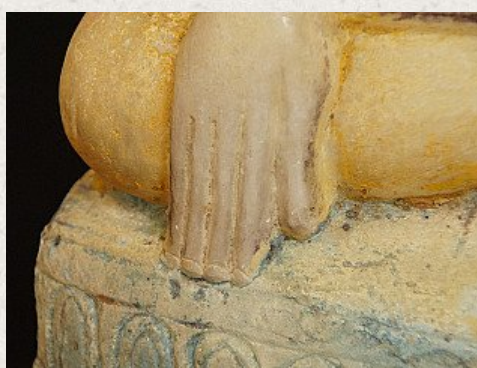

[See on website](#)