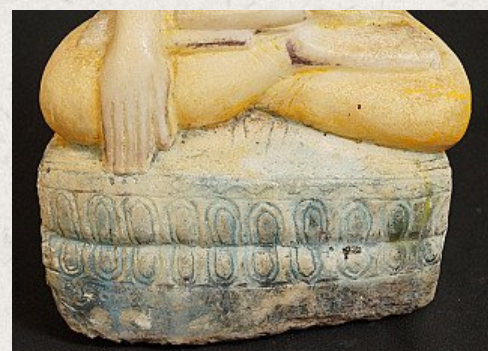

[See on website](#)