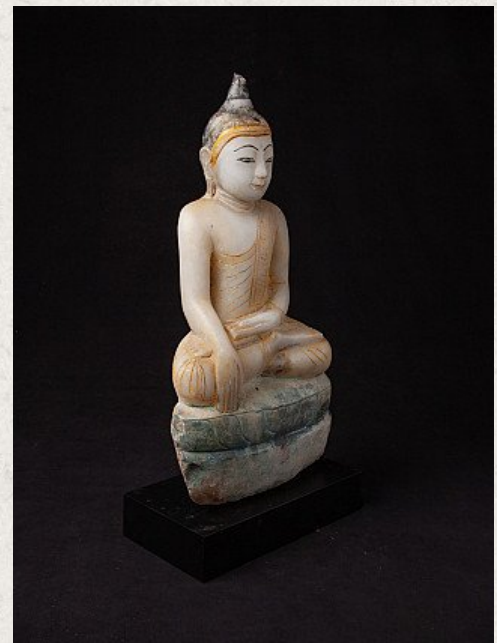

Antique alabaster Buddha statue

- Material : marble
- 61 cm high
- 30,3 cm wide and 16 cm deep
- Bhumisparsha mudra
- 18th century
- Originating from Burma
- Nr: 2700-3
- Price : 1650 euro

Asian art

Rielerweg 71-73

7416 ZB Deventer

The Netherlands

www.burmese-art.com

info@burmese-art.com

+31-6-22192241