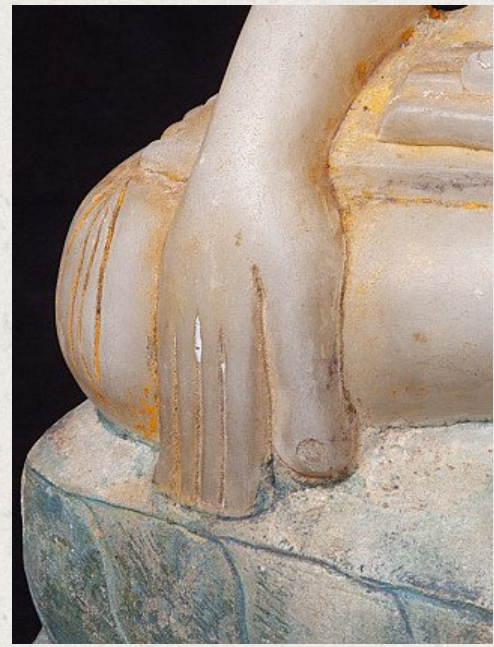

[See on website](#)