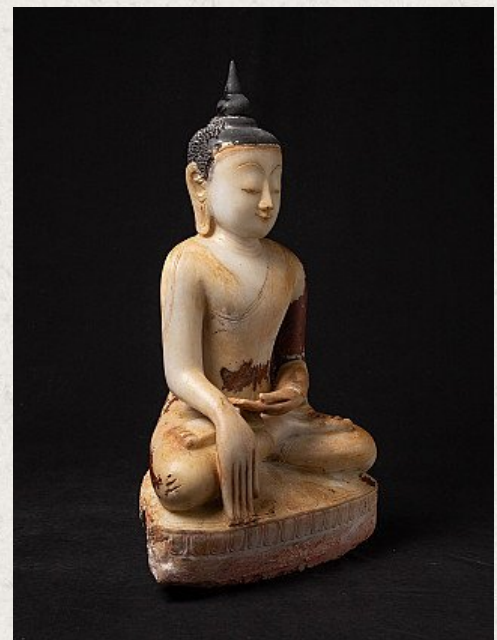

Special antique alabaster Buddha statue

- Material : marble
- 81 cm high
- 49 cm wide and 26 cm deep
- With traces of 24 krt. gilding
- Ava style
- Bhumisparsha mudra
- 17th century
- Very special !
- Originating from Burma
- Nr: 2699

Asian art

Rielerweg 71-73

7416 ZB Deventer

The Netherlands

www.burmese-art.com

info@burmese-art.com

+31-6-22192241