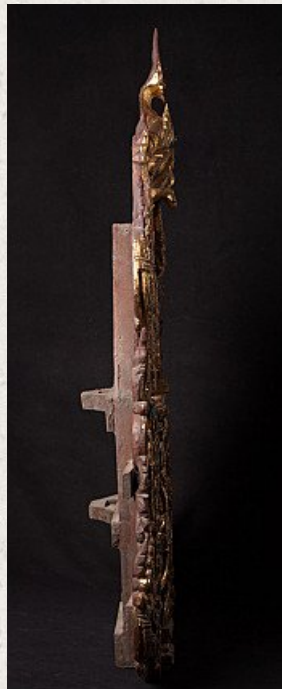

Antique Burmese Temple panel

- Material : wood
- 95 cm high
- 70 cm wide and 15 cm deep
- Gilded with 24 krt. gold
- Mandalay style
- 19th century
- Special !
- Originating from Burma
- Nr: 2696-3

Asian art

Rielerweg 71-73

7416 ZB Deventer

The Netherlands

www.burmese-art.com

info@burmese-art.com

+31-6-22192241