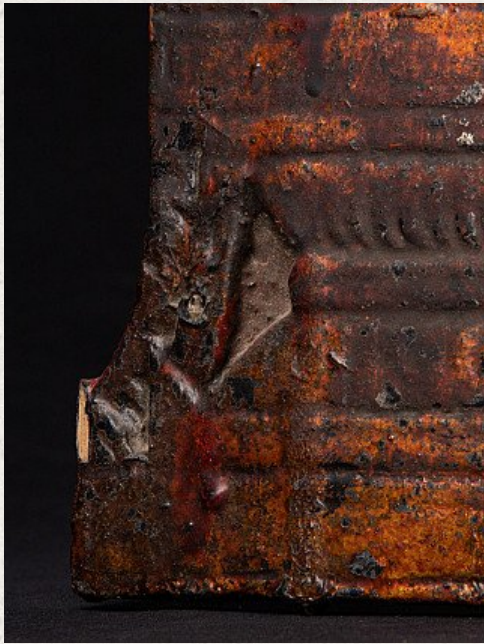

See on website