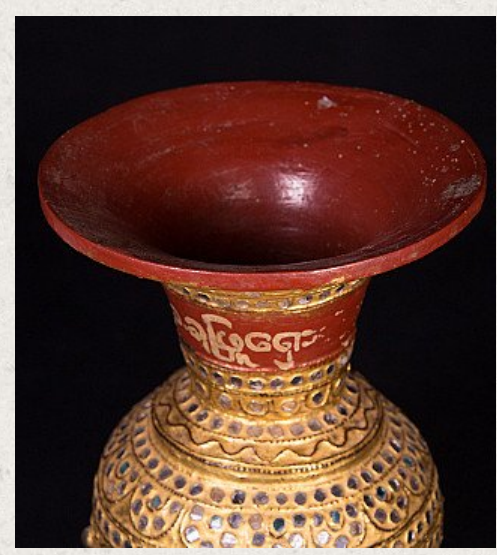

[See on website](#)