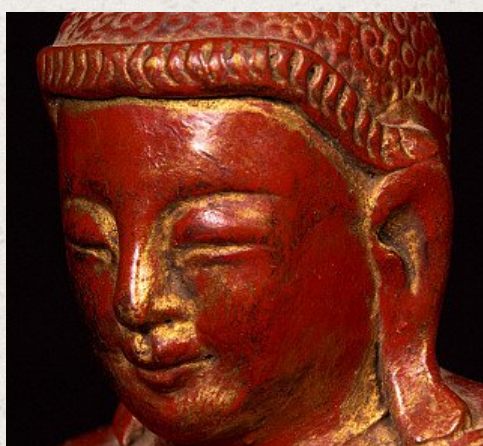

See on
website