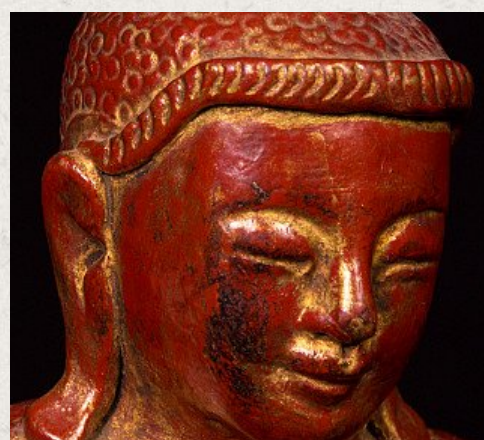

See on
website