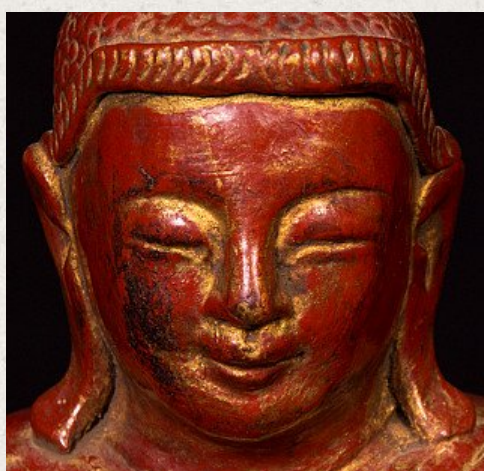

See on
website