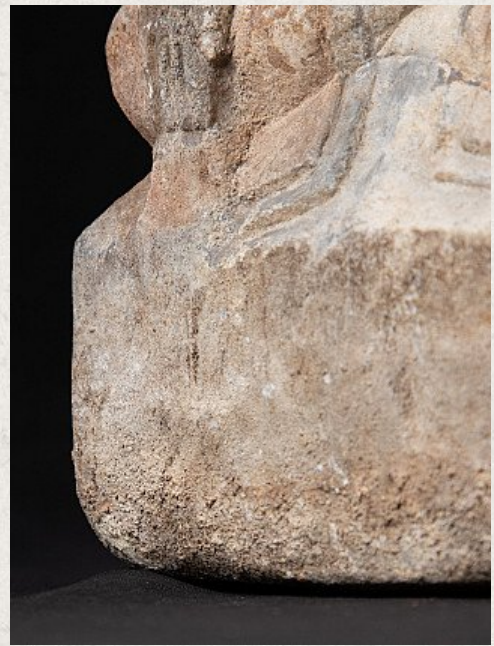

[See on website](#)