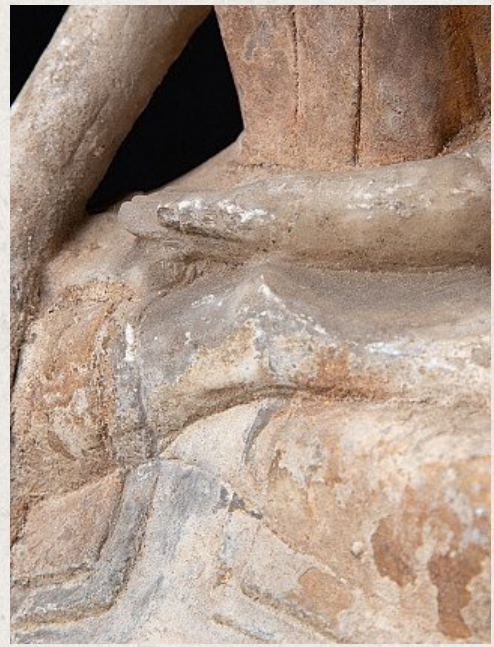

[See on website](#)