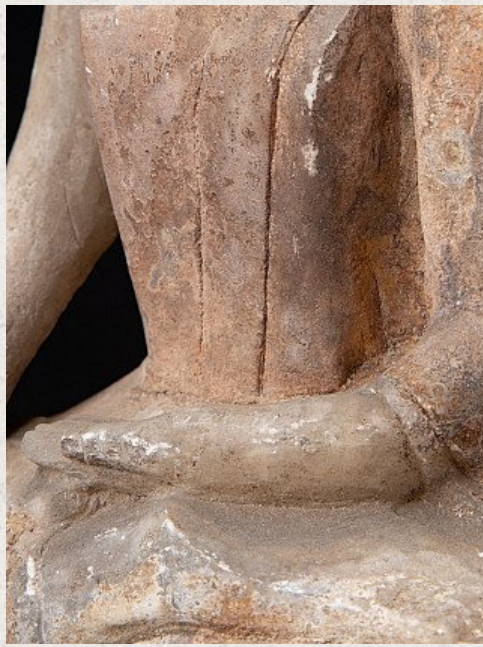

[See on website](#)