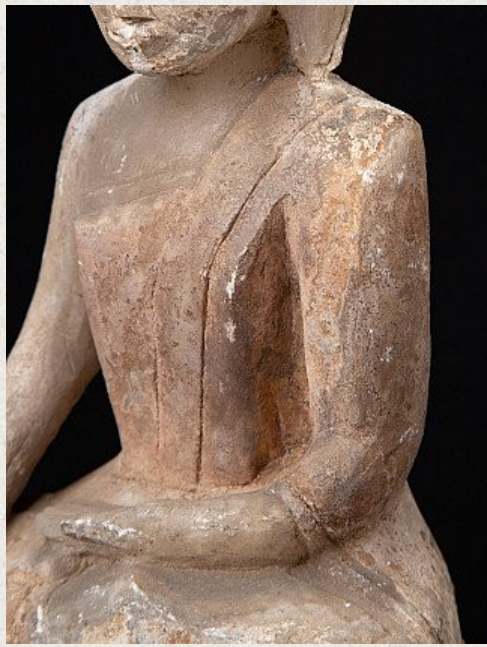

[See on website](#)