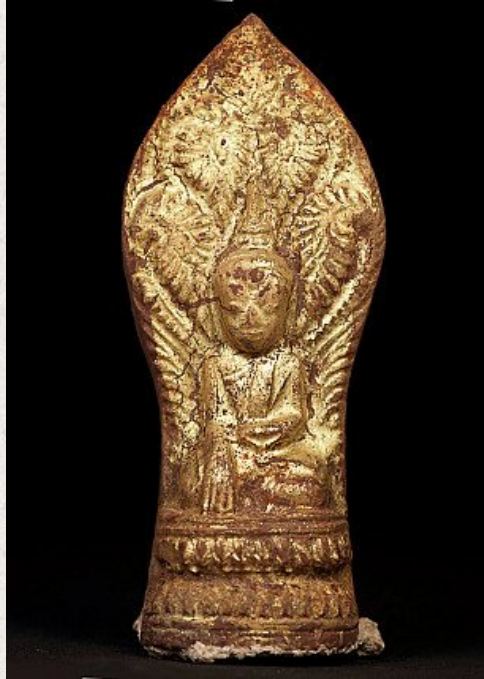

Antique Burmese Buddha Amulet

- Material: Pottery
- 11,5 cm high
- 4,5 cm wide and 3 cm deep
- Gilded with 24 krt. gold
- Shan (Tai Yai) style
- Bhumisparsha mudra
- 19th century
- Originating from Burma
- Nr: 2688-14

Asian art

Rielerweg 71-73

7416 ZB Deventer

The Netherlands

www.burmese-art.com

info@burmese-art.com

+31-6-22192241