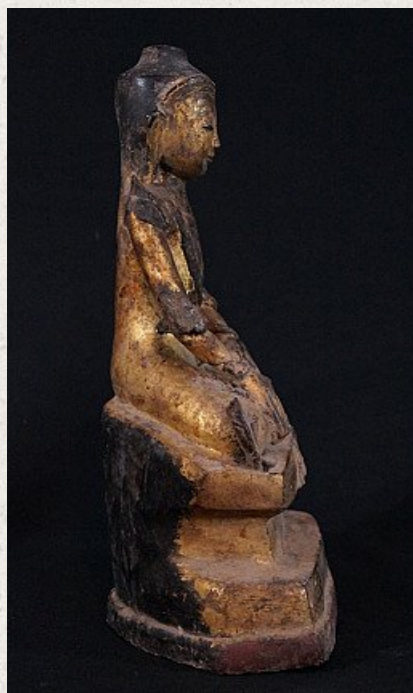

Antique Shan Buddha statue

- Material : lacquerware
- 35,5 cm high
- 22 cm wide
- Gilded with 24 krt. gold
- Shan (Tai Yai) style
- Bhumisparsha mudra
- 18th century
- With Burmese inscriptions in the base
- Originating from Burma
- Nr: 2684-5

Asian art

Rielerweg 71-73

7416 ZB Deventer

The Netherlands

www.burmese-art.com

info@burmese-art.com

+31-6-22192241