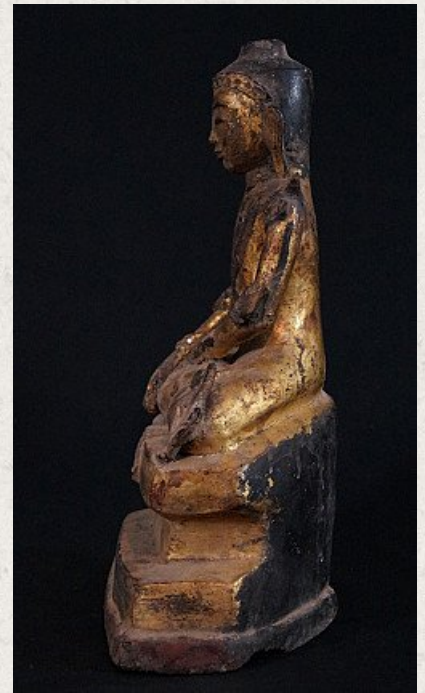

Antique Shan Buddha statue

- Material : lacquerware
- 35,5 cm high
- 22 cm wide
- Gilded with 24 krt. gold
- Shan (Tai Yai) style
- Bhumisparsha mudra
- 18th century
- With Burmese inscriptions in the base
- Originating from Burma
- Nr: 2684-5

Asian art

Rielerweg 71-73

7416 ZB Deventer

The Netherlands

www.burmese-art.com

info@burmese-art.com

+31-6-22192241