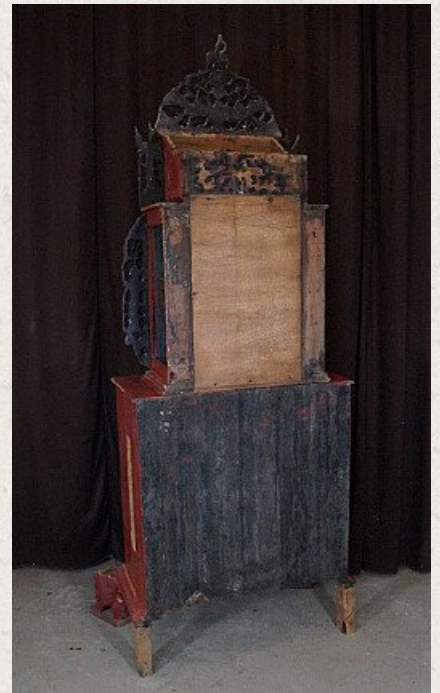

Antique Burmese Buddha Temple

- Material : wood
- 185 cm high
- 85 cm wide
- 50 cm deep
- Mandalay style
- 19th century
- Gilt with 24 krt. gold leaf
- Two parts
- The Buddha statue inside is not included
- Originating from Burma
- Nr: 2684-4
- Price : 2,250 euro

Asian art

Rielerweg 71-73

7416 ZB Deventer

The Netherlands

www.burmese-art.com

info@burmese-art.com

+31-6-22192241