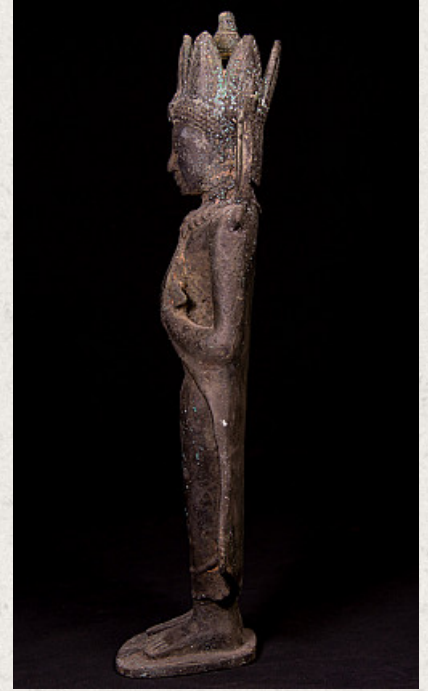

Antique bronze Pagan Buddha statue

- Material : bronze
- 37 cm high
- 14 cm wide and 8 cm deep
- Is very heavy - solid casted
- Bagan style
- 19th century
- Originating from Burma
- Nr: 2683
- Price : 750 euro

Asian art

Rielerweg 71-73

7416 ZB Deventer

The Netherlands

www.burmese-art.com

info@burmese-art.com

+31-6-22192241