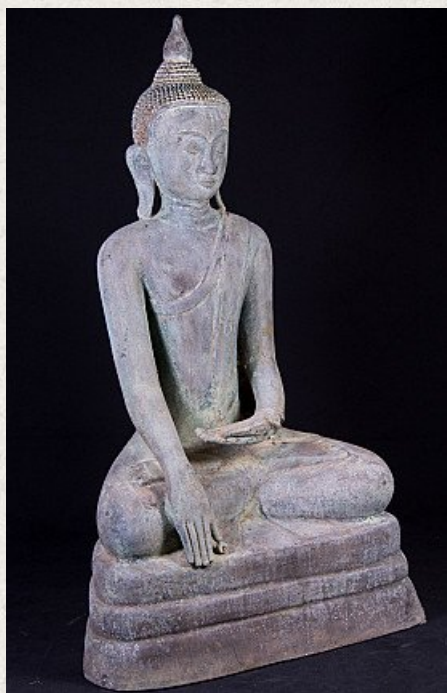

See on
website