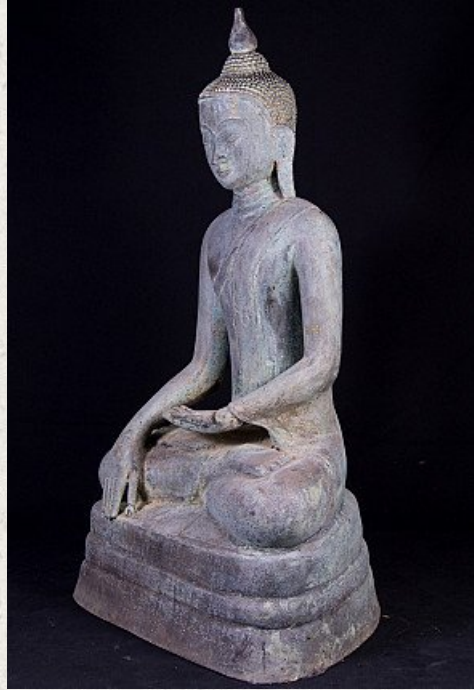

Old Burmese Buddha statue

- Material : bronze
- 72 cm high
- 41 cm wide and 30 cm deep
- Ava style
- Bhumisparsha mudra
- Middle 20th century
- Originating from Burma
- Nr: 2682-3

Asian art

Rielerweg 71-73

7416 ZB Deventer

The Netherlands

www.burmese-art.com

info@burmese-art.com

+31-6-22192241