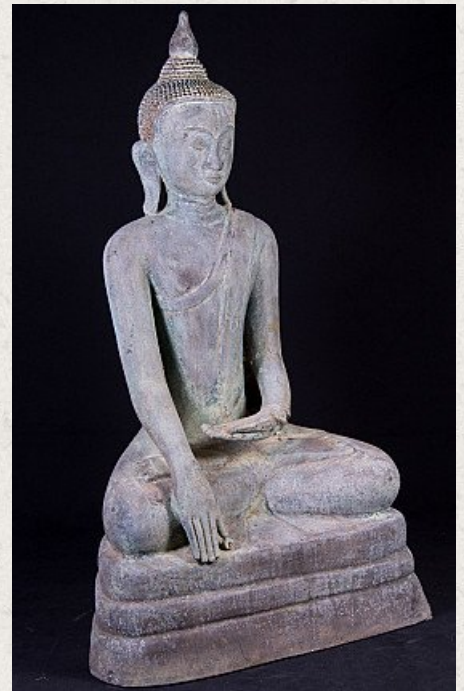

Old Burmese Buddha statue

- Material : bronze
- 72 cm high
- 41 cm wide and 30 cm deep
- Ava style
- Bhumisparsha mudra
- Middle 20th century
- Originating from Burma
- Nr: 2682-3

Asian art

Rielerweg 71-73

7416 ZB Deventer

The Netherlands

www.burmese-art.com

info@burmese-art.com

+31-6-22192241