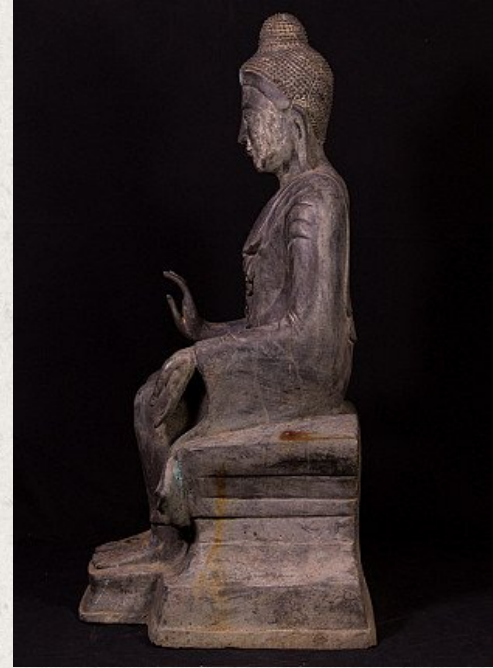

Old bronze Buddha statue

- Material : bronze
- 70 cm high
- 33,5 cm wide and 38,5 cm deep
- Mandalay style
- Abhaya mudra
- Early 20th century
- In unusual position, also being called the 'European sit'
- Originating from Burma
- Nr: 2682-1

Asian art

Rielerweg 71-73

7416 ZB Deventer

The Netherlands

www.burmese-art.com

info@burmese-art.com

+31-6-22192241