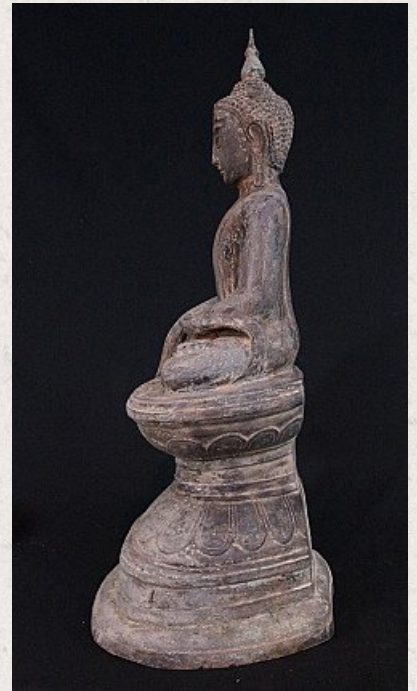

Old bronze Buddha statue

- Material : bronze
- 67 cm high
- 37,5 cm wide
- Shan (Tai Yai) style
- Bhumisparsha mudra
- Early 20th century
- Originating from Burma
- Nr: 2681-4

Asian art

Rielerweg 71-73

7416 ZB Deventer

The Netherlands

www.burmese-art.com

info@burmese-art.com

+31-6-22192241