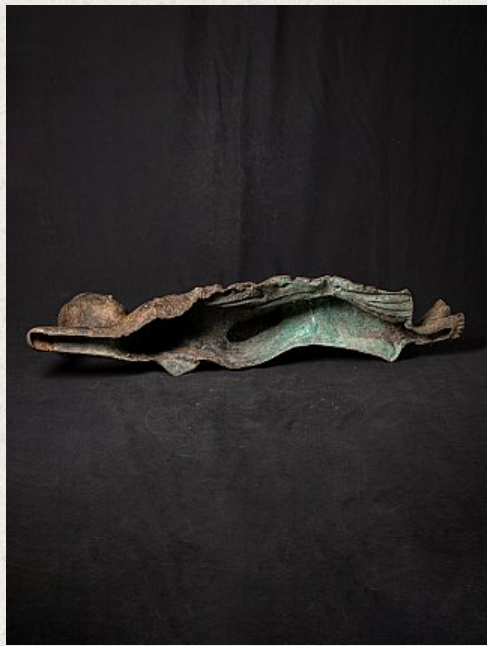

[See on website](#)