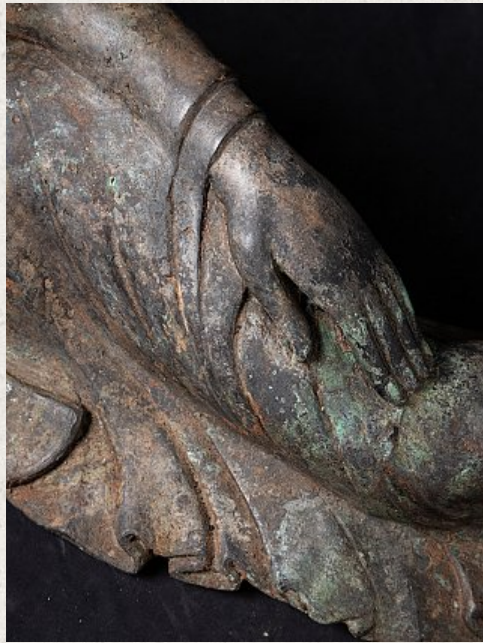

[See on website](#)