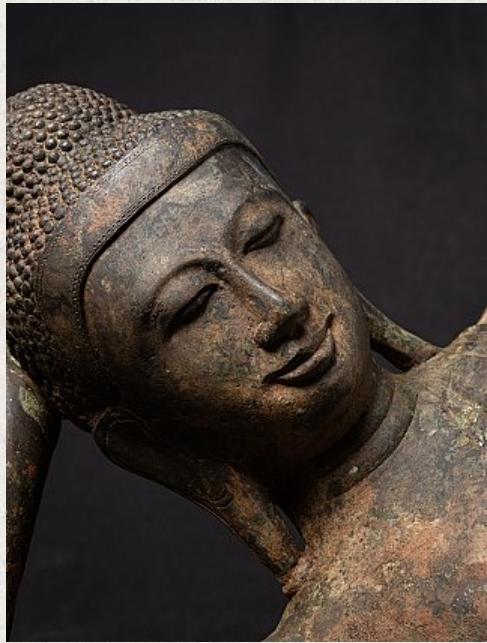

[See on website](#)