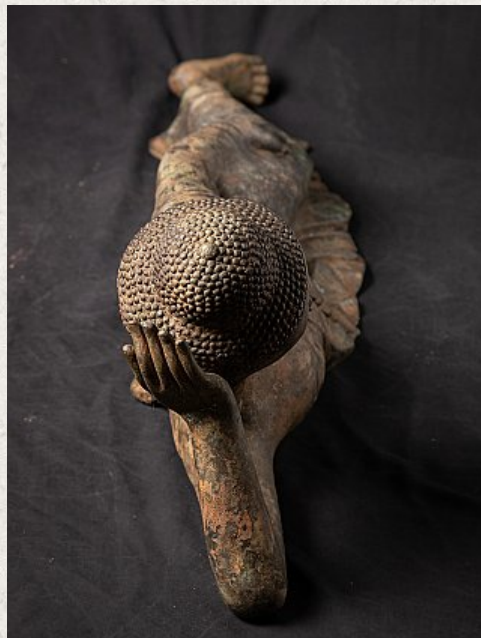

Antique bronze reclining Buddha statue

- Material : bronze
- 35 cm high
- 116,5 cm long and 29 cm deep
- Mandalay style
- 19th century
- In very good condition. Such large bronze reclining Buddha statues are very special !
- Originating from Burma
- Nr: 2681-12

Asian art

Rielerweg 71-73

7416 ZB Deventer

The Netherlands

www.burmese-art.com

info@burmese-art.com

+31-6-22192241