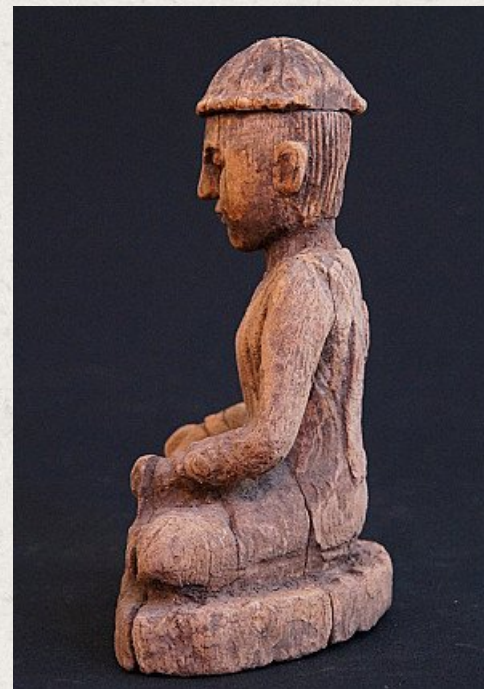

Antique Burmese monk statue

- Material : wood
- 26 cm high
- 19th century
- Originating from Burma
- Nr: 2679

Asian art

Rielerweg 71-73

7416 ZB Deventer

The Netherlands

www.burmese-art.com

info@burmese-art.com

+31-6-22192241