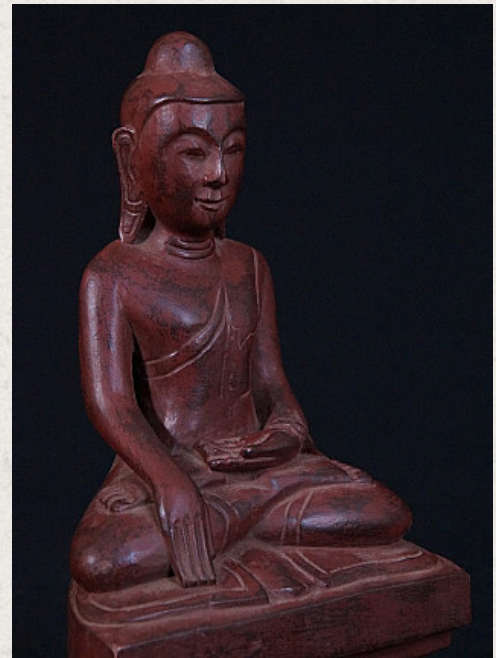

Wooden Buddha statue

- Material : wood
- 28 cm high
- 16 cm wide
- Bhumisparsha mudra
- Late 20th century
- Originating from Burma
- Nr: 2678-2

Asian art

Rielerweg 71-73

7416 ZB Deventer

The Netherlands

www.burmese-art.com

info@burmese-art.com

+31-6-22192241