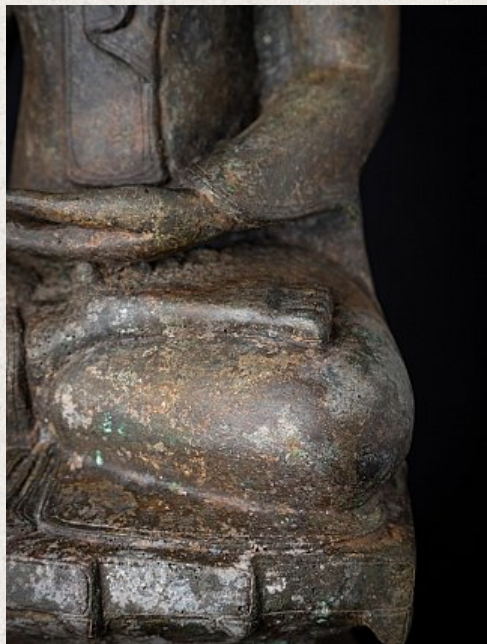

[See on website](#)