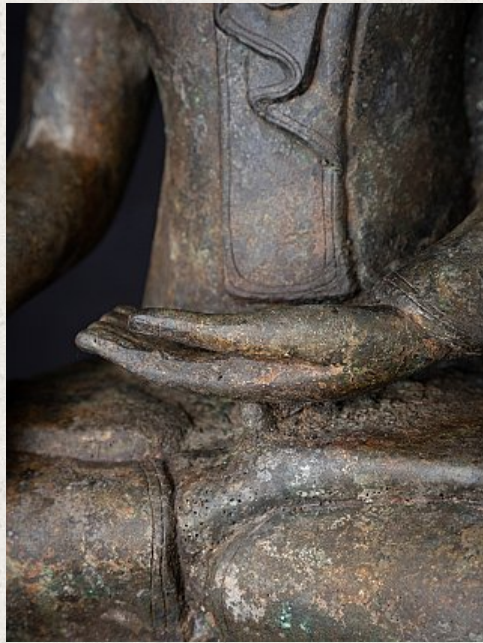

[See on website](#)