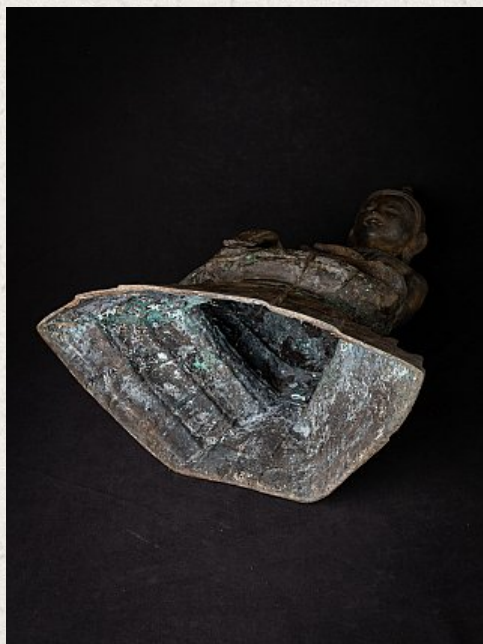

[See on website](#)