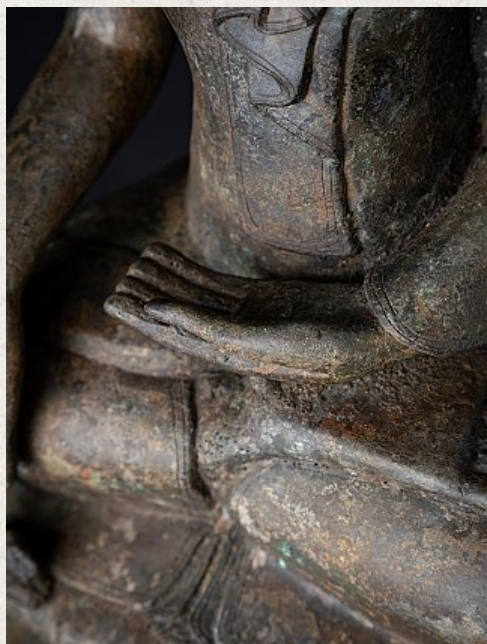

[See on website](#)