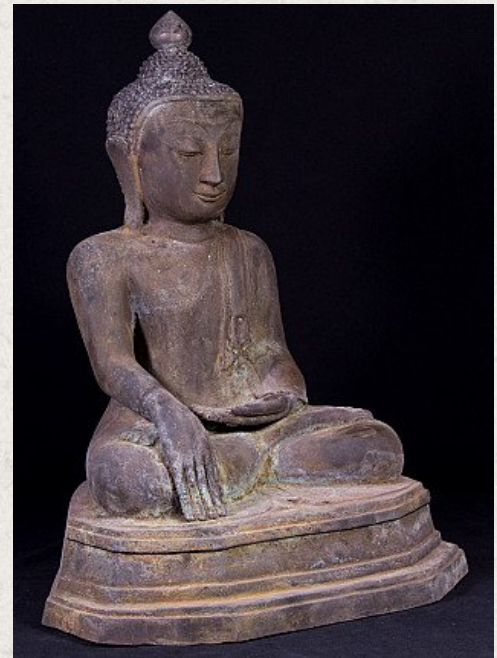

Old bronze Buddha statue

- Material : bronze
- 53 cm high
- 38,5 cm wide and 31 cm deep
- Bhumisparsha mudra
- Early 20th century
- Originating from Burma
- Nr: 2671-2

Asian art

Rielerweg 71-73

7416 ZB Deventer

The Netherlands

www.burmese-art.com

info@burmese-art.com

+31-6-22192241