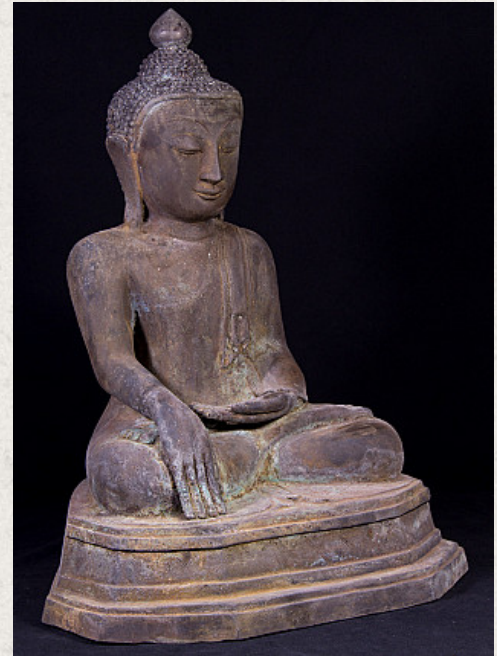

Old bronze Buddha statue

- Material : bronze
- 53 cm high
- 38,5 cm wide and 31 cm deep
- Bhumisparsha mudra
- Early 20th century
- Originating from Burma
- Nr: 2671-2

Asian art

Rielerweg 71-73

7416 ZB Deventer

The Netherlands

www.burmese-art.com

info@burmese-art.com

+31-6-22192241