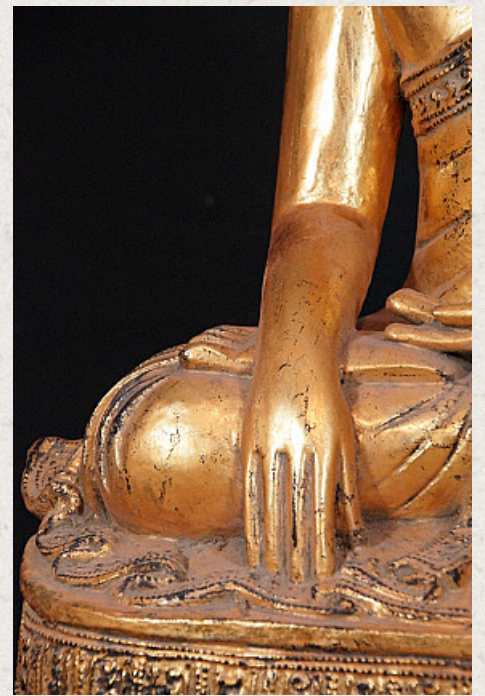

See on
website