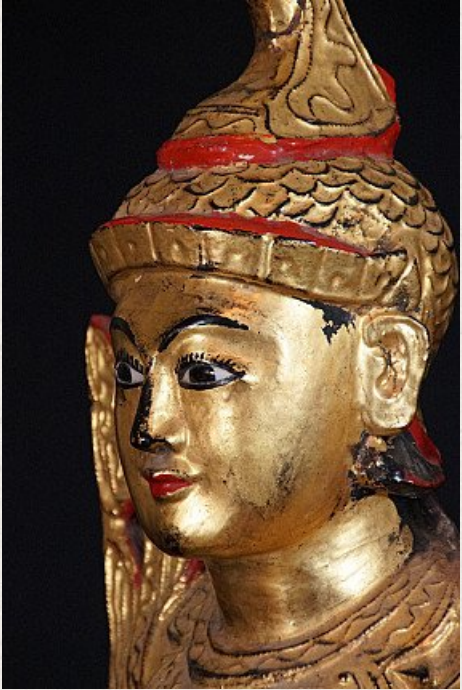

See on website