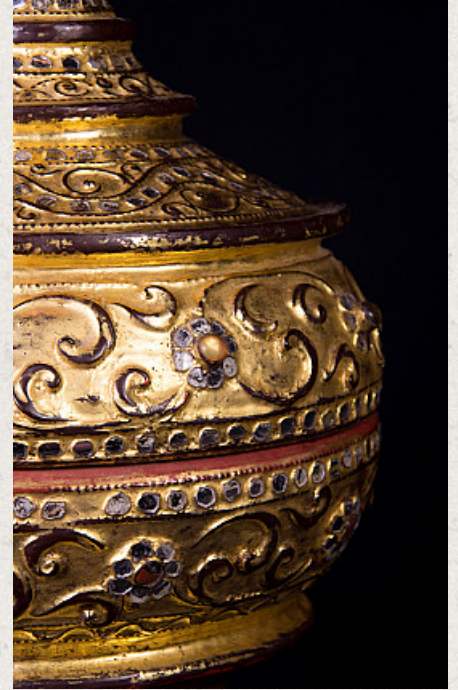

Antique Burmese offering vessel

- Material : lacquerware
- 44 cm high
- 18 cm diameter
- Gilded with 24 krt. gold
- Mandalay style
- 19th century
- Originating from Burma
- Nr: 2666-1

Asian art

Rielerweg 71-73

7416 ZB Deventer

The Netherlands

www.burmese-art.com

info@burmese-art.com

+31-6-22192241