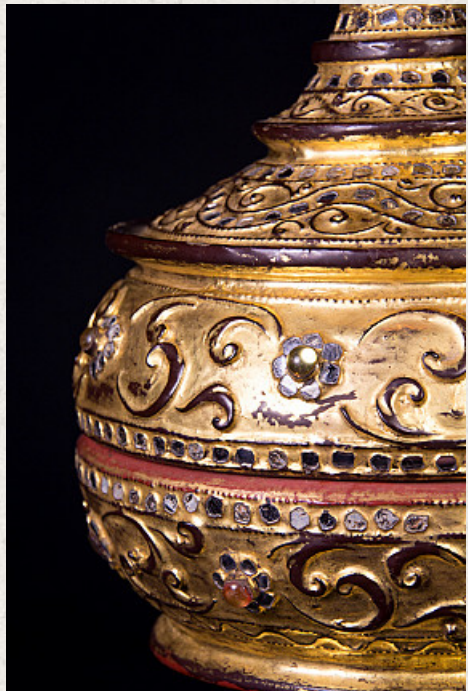

Antique Burmese offering vessel

- Material : lacquerware
- 44 cm high
- 18 cm diameter
- Gilded with 24 krt. gold
- Mandalay style
- 19th century
- Originating from Burma
- Nr: 2666-1

Asian art

Rielerweg 71-73

7416 ZB Deventer

The Netherlands

www.burmese-art.com

info@burmese-art.com

+31-6-22192241