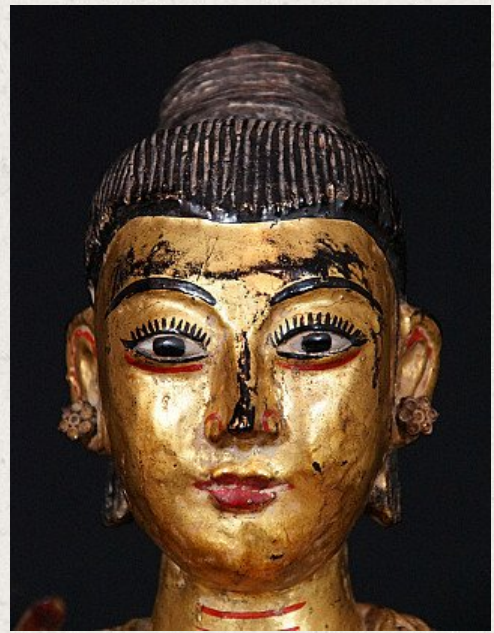

See on website