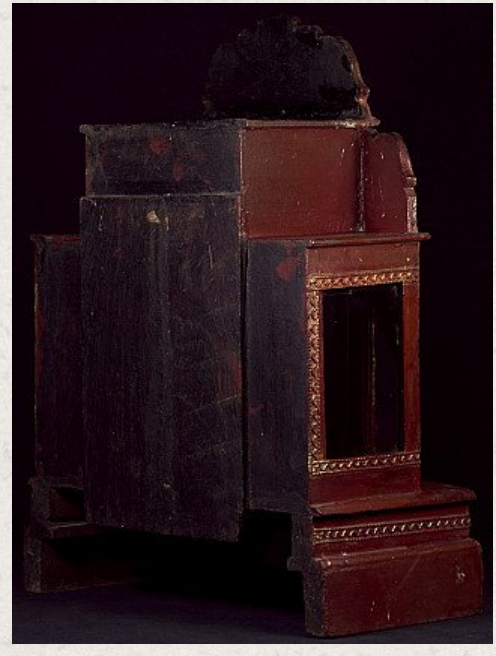

Antique Burmese Buddha temple

- Material : wood
- 51 cm high
- 36 cm wide and 21 cm deep
- Gilded with 24 krt. gold
- Mandalay style
- Late 19th / early 20th century
- Originating from Burma
- Nr. 2665-6

Asian art

Rielerweg 71-73

7416 ZB Deventer

The Netherlands

www.burmese-art.com

info@burmese-art.com

+31-6-22192241